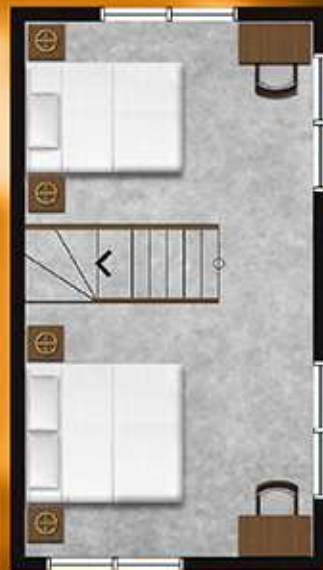

SECOND FLOOR PLAN*

* For furniture layout reference only.